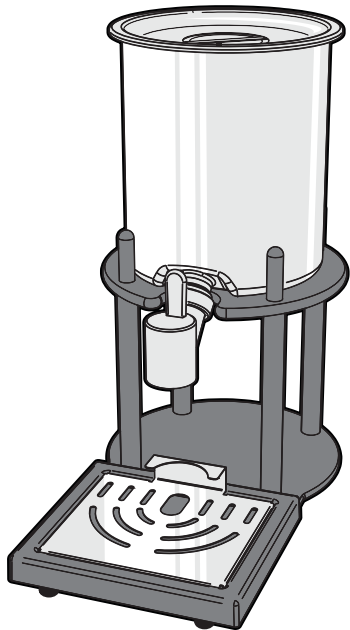

SERVER

Server Products Inc.
3601 Pleasant Hill Road
Richfield, WI 53076 USA

262.628.5600 | 800.558.8722

SPSALES@SERVER-PRODUCTS.COM

87800

Thick Food Dispenser

Complete View
for Reference

PART	QTY	DESCRIPTION
87338	1	LID
87327	1	VESSEL, BATTER ASSEMBLY
87337	1	FAUCET, SILVER
87803	1	PLATFORM, UPPER
87804	4	LEGS, TPD
87802	1	PLATFORM, LOWER
87805	6	CUP, FOOT
81058	6	FOOT, w/SCREW
87801	1	COVER, DRIP TRAY
87359	1	TRAY, DRIP, TPD